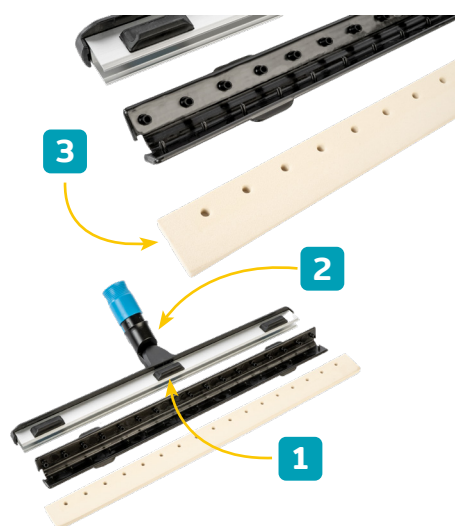

4

ALSO AVAILABLE WITH SCRUB PAD AND LAUNDRY NET

1. 3 magnetic tags on each side of the mop
2. 2 x 3 cleaning zones (front and back)
3. HACCP code tags
4. Practical lip to put the mop away
5. Highly absorbent microfiber fabric
6. Removes 99.9% of all germs/bacteria

UNIQUE FLIP UNDER ACTION: DIRTY ZONES STAYS AWAY FROM THE GROUND

27413	Full set (curved telescopic handle, floor squeegee 45 cm, add-on dispenser set, microfiber mop 45 cm + scrub mop 45 cm)
27414	Floor Squeegee 45 cm
27415	Replacement rubber blade 45 cm
27416	Curved telescopic aluminum handle
27417	Microfiber mop 45 cm
27418	Scrub mop 45 cm
27420	Replacement bottle
27419	Complete add-on dispenser set
27428	Laundry net
27421	Replacement hose and nozzle
27420	Replacement bottle

SQUEEGEE

3

2

1

1. Unique click on handle socket
2. 180° rotating angle
3. Replaceable rubber strip

OPTIMAL TURNING MOVEMENT WITH EXCELLENT ANGLE RANGE FOR CLEANING UNDER CABINETS AND BEDS.

DISPENSER SET

1

1. 360° rotatable head
2. Trioval shape aluminum handle
3. Lock icon to tighten at desired length

CURVED LIGHTWEIGHT ALUMINUM HANDLE MIN. 120CM MAX. 180CM