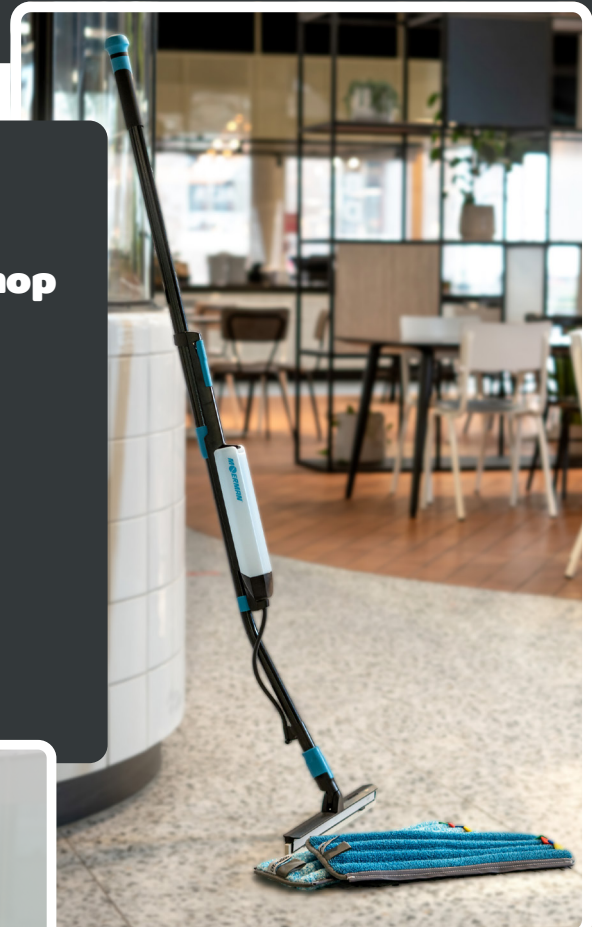

MOERMAN[®] CARABAO PATENT PENDING

HEALTHCARE

HOSPITALITY

OFFICES AND BUILDINGS

- **Handsfree mop-fixation**
- **Use as a floor squeegee without the mop**
- **Use for damp/wet cleaning**
- **Ergonomic, curved, telescopic handle**
- **Wet Floor with release button**
- **6 cleaning zones on the mop**
- **Use with or without dispenser**
- **Removes 99.9% of all germs/bacteria**

UNIQUE FLIP UNDER ACTION: DIRTY ZONES STAYS AWAY FROM THE GROUND

27413	Full set (curved telescopic handle, floor squeegee 45 cm, add-on dispenser set, microfiber mop 45 cm + scrub mop 45 cm)
27414	Floor Squeegee 45 cm
27415	Replacement rubber blade 45 cm
27416	Curved telescopic aluminum handle
27417	Microfiber mop 45 cm
27418	Scrub mop 45 cm
27420	Replacement bottle
27419	Complete add-on dispenser set
27428	Laundry net
27421	Replacement hose and nozzle
27420	Replacement bottle