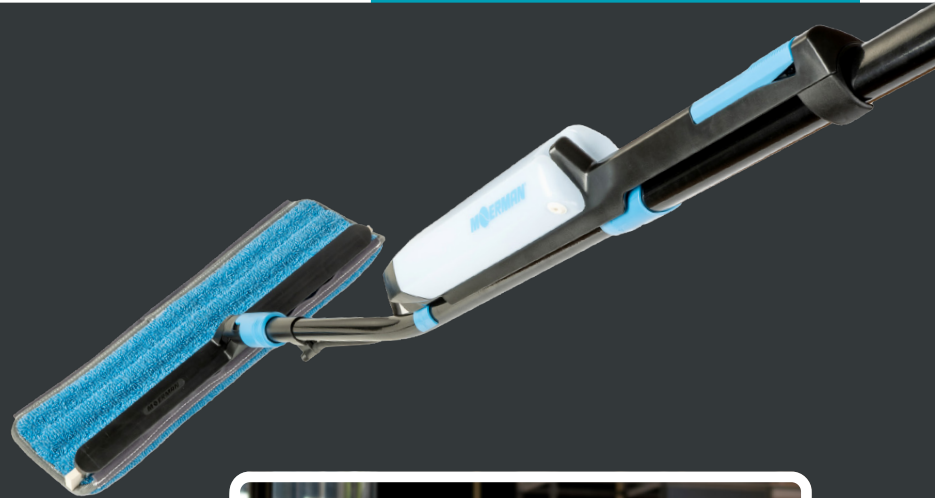

MOERMAN[®] CARABAO PATENT PENDING

HEALTHCARE

HOSPITALITY

OFFICES AND BUILDINGS

- **Handsfree mop-fixation**
- **Use as a floor squeegee without the mop**
- **Use for damp/wet cleaning**
- **Ergonomic, curved, telescopic handle**
- **Wet Floor with release button**
- **6 cleaning zones on the mop**
- **Use with or without dispenser**
- **Removes 99.9% of all germs/bacteria**

UNIQUE FLIP UNDER ACTION: DIRTY ZONES STAYS AWAY FROM THE GROUND

27413	Full set (curved telescopic handle, floor squeegee 45 cm, add-on dispenser set, microfiber mop 45 cm + scrub mop 45 cm)
27414	Floor Squeegee 45 cm
27415	Replacement rubber blade 45 cm
27416	Curved telescopic aluminum handle
27417	Microfiber mop 45 cm
27418	Scrub mop 45 cm
27420	Replacement bottle
27419	Complete add-on dispenser set
27428	Laundry net
27421	Replacement hose and nozzle
27420	Replacement bottle

SQUEEGEE

3

2

1

1. Unique click on handle socket
2. 180° rotating angle
3. Replaceable rubber strip

OPTIMAL TURNING MOVEMENT WITH EXCELLENT ANGLE RANGE FOR CLEANING UNDER CABINETS AND BEDS.

DISPENSER SET

1

1. 360° rotatable head
2. Trioval shape aluminum handle
3. Lock icon to tighten at desired length

CURVED LIGHTWEIGHT ALUMINUM HANDLE MIN. 120CM MAX. 180CM