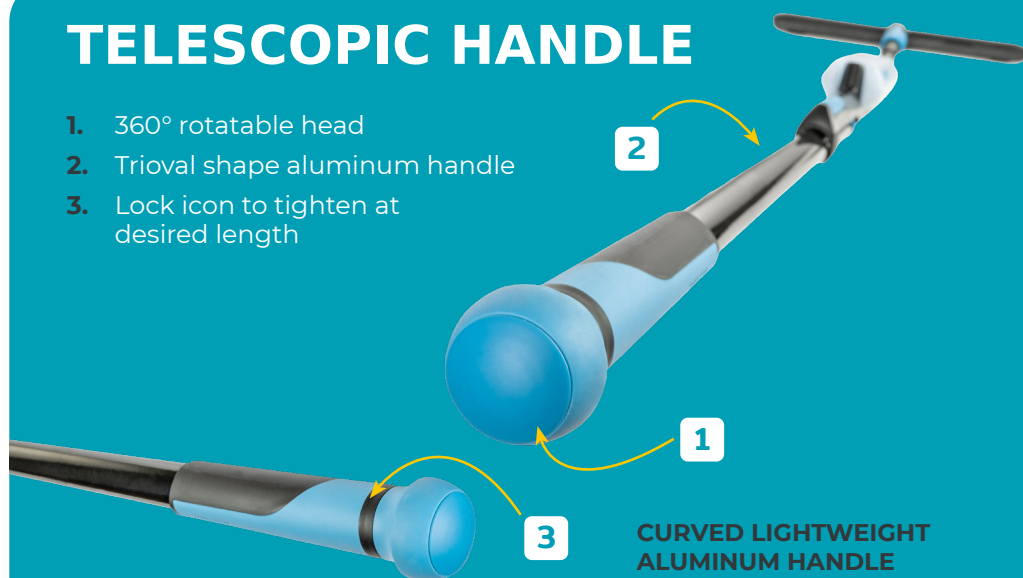

TELESCOPIC HANDLE

2

1

3

1. 360° rotatable head
2. Trioval shape aluminum handle
3. Lock icon to tighten at desired length

CURVED LIGHTWEIGHT ALUMINUM HANDLE MIN. 120CM MAX. 180CM