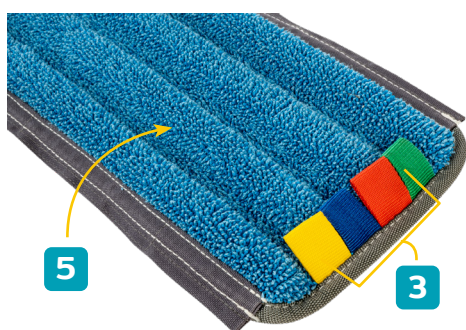

PRODUCT DETAILS

MOP

5

3