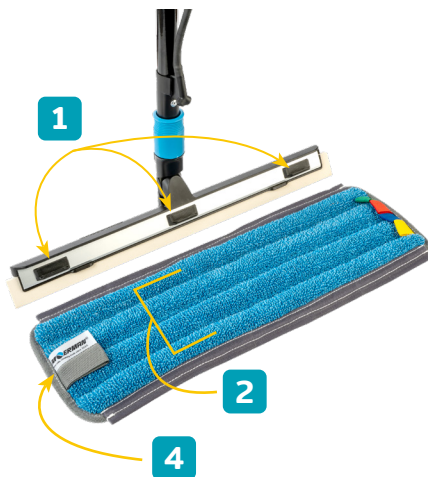

1

2

4

ALSO AVAILABLE WITH SCRUB PAD AND LAUNDRY NET