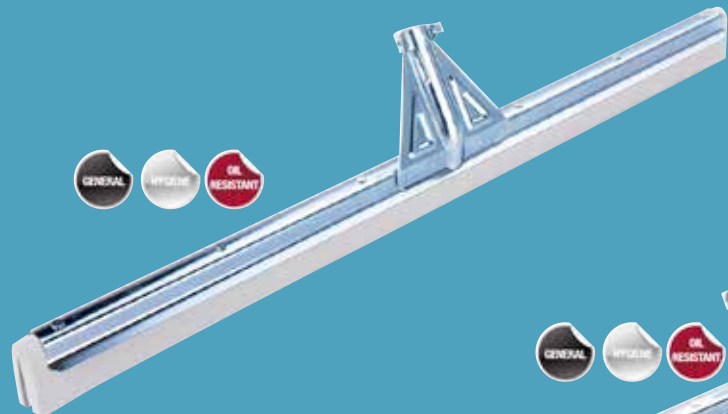

EASY FIX SQUEEGEE

- > 35 cm / 14"
- > 45 cm / 18"
- > 55 cm / 22"

EASY FIX+ SQUEEGEE

- > 45 cm / 18"
- > 55 cm / 22"

STANDARD FLOOR SQUEEGEE

- > 35 cm / 14"
- > 45 cm / 18"
- > 55 cm / 22"

HEAVY DUTY FLOOR SQUEEGEE