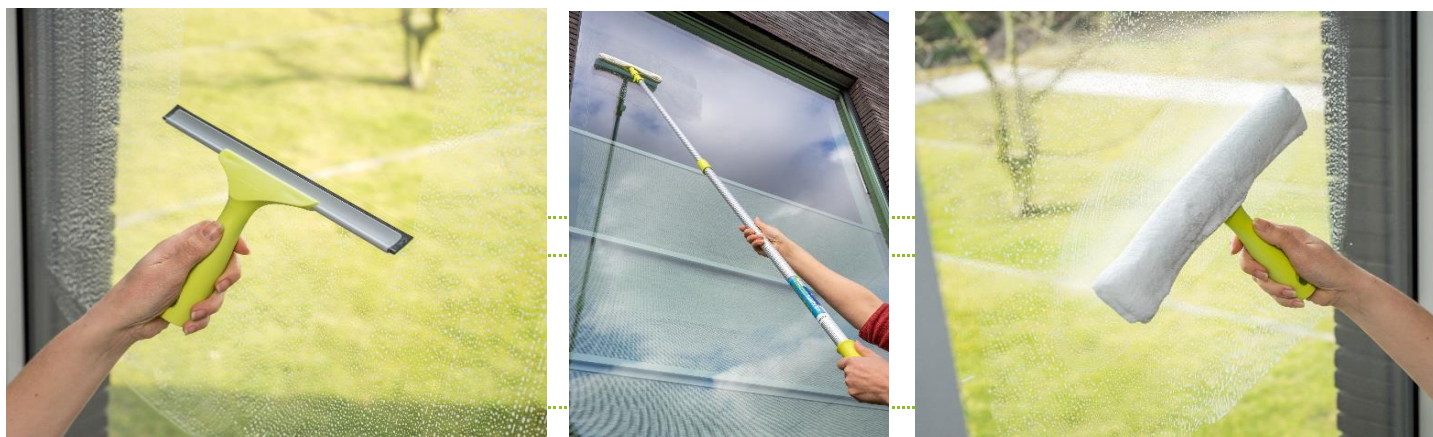

AQUA WIPING ESSENTIALS

WINDOW CLEANING

	Window squeegee 25 cm	25 cm	24pcs/box
20093	Window squeegee 30 cm	30 cm	24pcs/box
	Window squeegee 35 cm	35 cm	24pcs/box

	Window Profi-Clean 25 cm	25 cm	24pcs/box
	Window Profi-Clean 30 cm	30 cm	24pcs/box
20513	Window Profi-Clean 35 cm	35 cm	24pcs/box

21464	Window squeegee refill rubber 35 cm	35 cm	12pcs/box
-------	-------------------------------------	-------	-----------

	Window washer 25 cm + sleeve	25 cm	24pcs/box
20094	Window washer 30 cm + sleeve	30 cm	24pcs/box
	Window washer 35 cm + sleeve	35 cm	24pcs/box